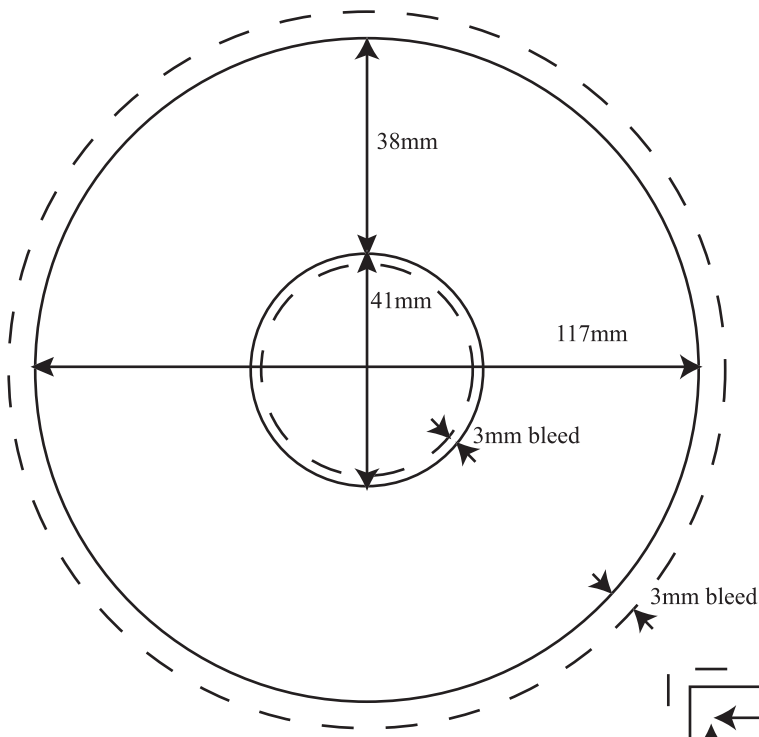

CD Label set up

Scaled at 75%

All artwork to have 3mm Bleed
CMYK